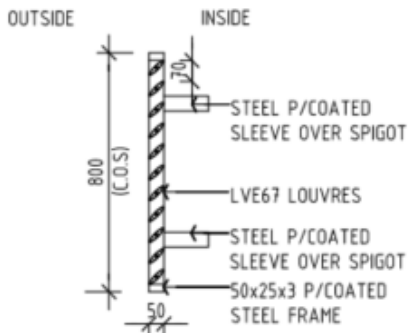

LVE67 PRIVACY LOUVRE | TYP FRAME

F = FULL R
UNSPECIFIED WALL THICKNESS 1.20 ±0.15

LOUVRE SECTION
NOT TO SCALE

LOUVRE ELEVATION
NOT TO SCALE

NOTE THAT ALL SETTINGS ARE CUSTOM MADE TO SUIT.