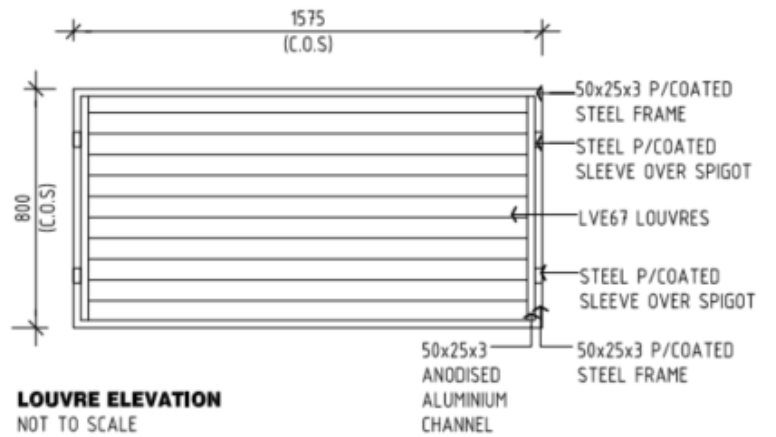

LVE67 PRIVACY LOUVRE | TYP FRAME

F = FULL R
UNSPECIFIED WALL THICKNESS 1.20 ±0.15

LOUVRE SECTION
NOT TO SCALE

LOUVRE ELEVATION
NOT TO SCALE

NOTE THAT ALL SETTINGS ARE CUSTOM MADE TO SUIT.