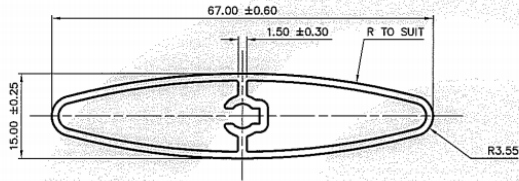

LVE67 PRIVACY LOUVRE | TYP FRAME

F = FULL R
UNSPECIFIED WALL THICKNESS 1.20 ±0.15

LOUVRE SECTION
NOT TO SCALE

LOUVRE ELEVATION
NOT TO SCALE

NOTE THAT ALL SETTINGS ARE CUSTOM MADE TO SUIT.