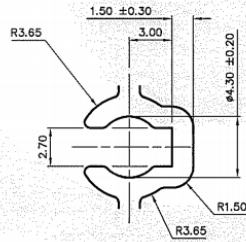

LVE67 PRIVACY LOUVRE | TYP FRAME

F = FULL R
UNSPECIFIED WALL THICKNESS 1.20 ±0.15

LOUVRE SECTION
NOT TO SCALE

LOUVRE ELEVATION
NOT TO SCALE

NOTE THAT ALL SETTINGS ARE CUSTOM MADE TO SUIT.