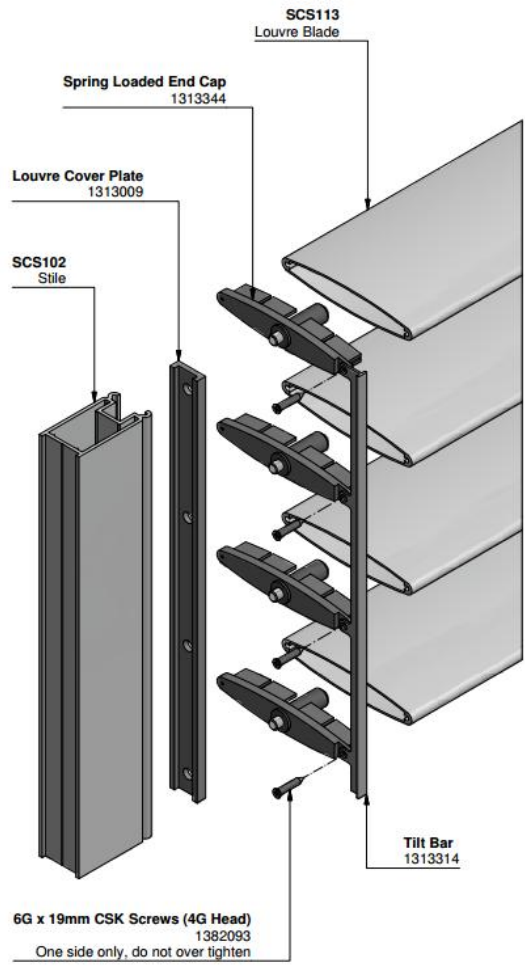

ALI

AUSTRALIAN LOUVRE INDUSTRIES®

ALSPEC | CITYSCAPE SERIES 14

SALES & BUSINESS DEVELOPMENT
Paul Benuzzi

Mobile: 0402 083 853
Phone: 08 8351 8016
Email: sales@austlouvre.com.au