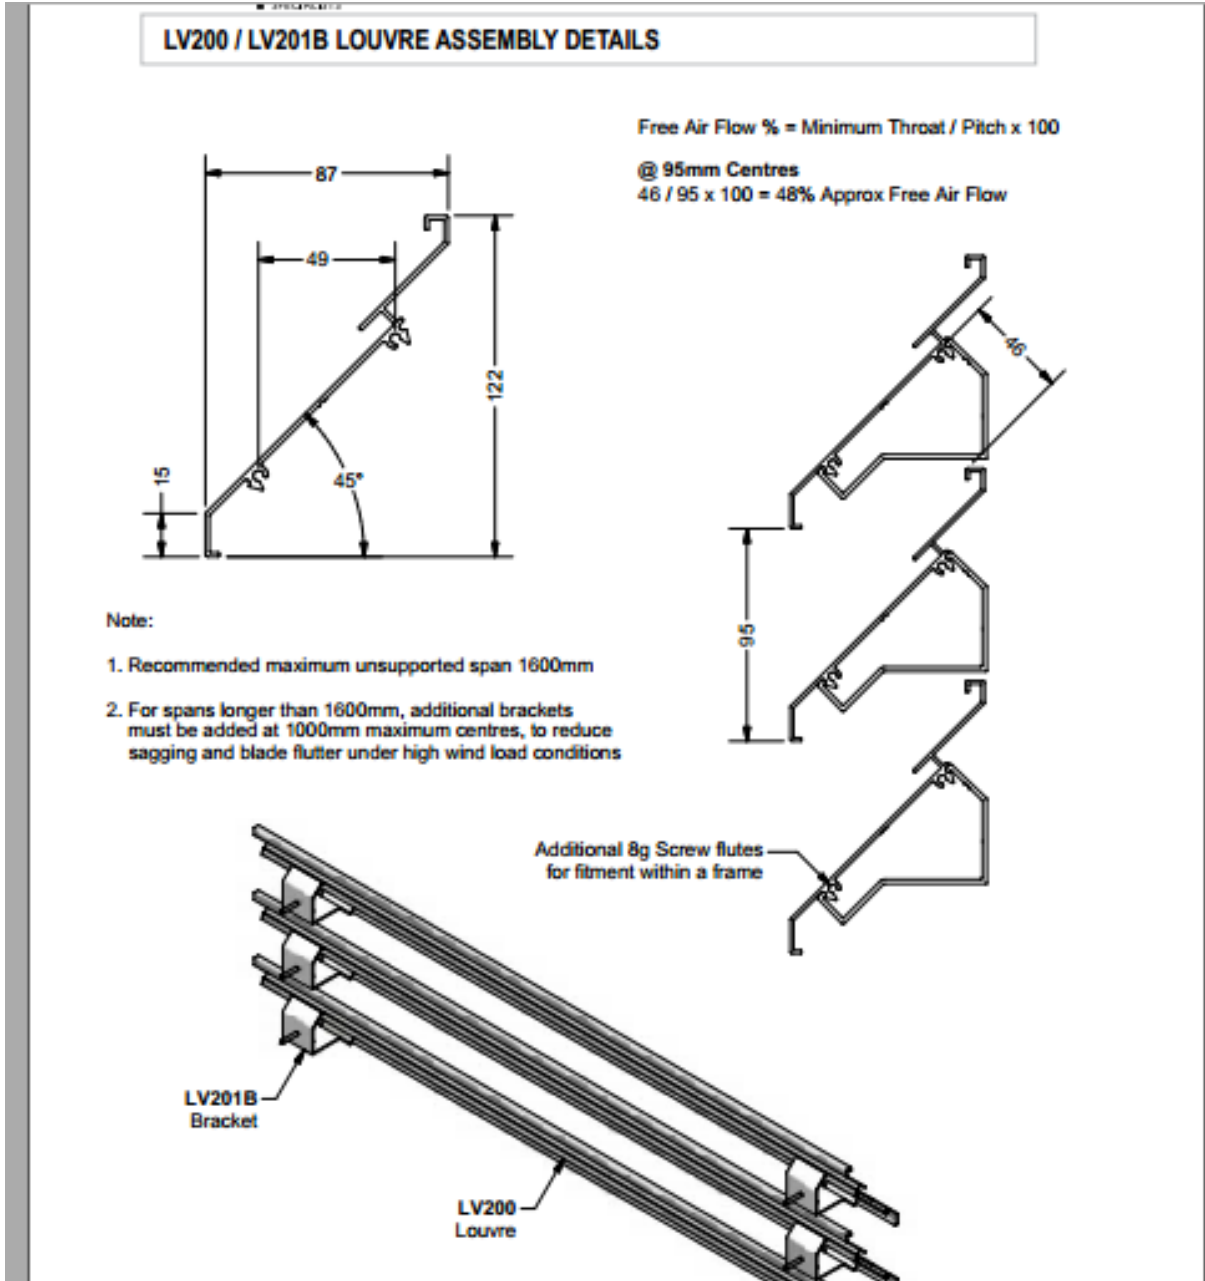

ALI

AUSTRALIAN LOUVRE INDUSTRIES®

2015 TYPICAL ASSEMBLY

SALES & BUSINESS DEVELOPMENT
Paul Benuzzi

Mobile: 0402 083 853
Phone: 08 8351 8016
Email: sales@austlouvre.com.au